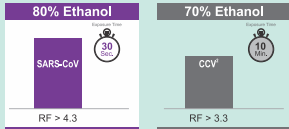

Stay informed. Stay safe.

Hand hygiene is the most effective practice to stop the spread of coronavirus.

Handrub with 80% Ethanol is effective against SARS-CoV with higher log reduction of virus compared to 70% Ethanol¹

1. Kampf 2020 2. Canine Coronavirus

Softa-Man® CHG contains

- 80% Ethanol (v/v)
- Chlorhexidine Gluconate 0.5% (w/v)
- 3 high-grade emollients

Your infection prevention partner